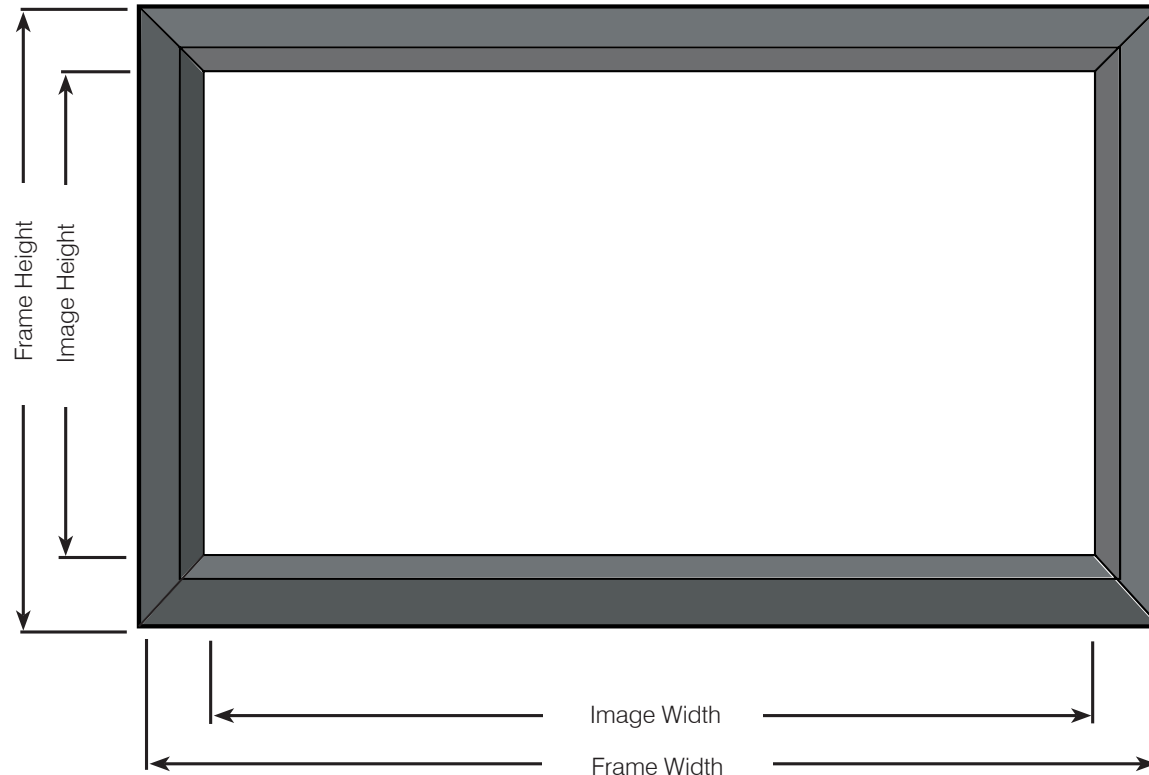

# Specifications for GV Frame Screens

## Features:

- Plana "C" fabric - Matte White Surface, 1.1 gain
- Ezy-Grip Fastening System
- Mounted using EzyMount

Product Code	Aspect Ratio	Diagonal (inches)	Image Size w x h (mm)	Frame Size w x h (mm)	Frame Finish	Shipping Size l x w x h (mm)	Net Weight Kg
GVFA100V	4:3	100"	2000 x 1500	2130 x 1630	Black Powdercoat	2300 x 210 x 90	8
GVFB092H	16:9	92"	2000 x 1125	2130 x 1255	Black Powdercoat	2300 x 210 x 90	8
GVFB095H	16:9	95"	2095 x 1180	2225 x 1310	Black Powdercoat	2300 x 210 x 90	9
GVFB102H	16:9	102"	2250 x 1265	2380 x 1395	Black Powdercoat	2300 x 210 x 90	9
GVFB112H	16:9	112"	2480 x 1395	2610 x 1525	Black Powdercoat	2700 x 210 x 90	9