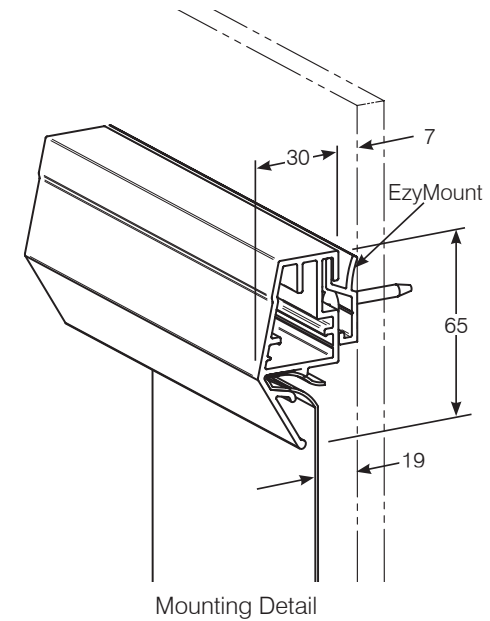

## Features:

- Plana "C" fabric - Matte White Surface, 1.1 gain
- Ezy-Grip Fastening System
- Mounted using EzyMount

Product Code	Aspect Ratio	Diagonal (inches)	Image Size w x h (mm)	Frame Size w x h (mm)	Frame Finish	Shipping Size l x w x h (mm)	Net Weight Kg
GVFA100V	4:3	100"	2000 x 1500	2130 x 1630	Black Powdercoat	2300 x 210 x 90	8
GVFB092H	16:9	92"	2000 x 1125	2130 x 1255	Black Powdercoat	2300 x 210 x 90	8
GVFB095H	16:9	95"	2095 x 1180	2225 x 1310	Black Powdercoat	2300 x 210 x 90	9
GVFB102H	16:9	102"	2250 x 1265	2380 x 1395	Black Powdercoat	2300 x 210 x 90	9
GVFB112H	16:9	112"	2480 x 1395	2610 x 1525	Black Powdercoat	2700 x 210 x 90	9